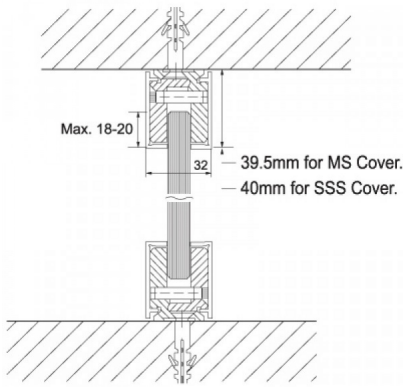

# Wall Profile System Kit For 10mm Glass With SS Covers - 3m ( Model: KWP10S )

## Attributes:

**Product Code:** KWP10S

**Unit Of Sale:** 3 Mtrs