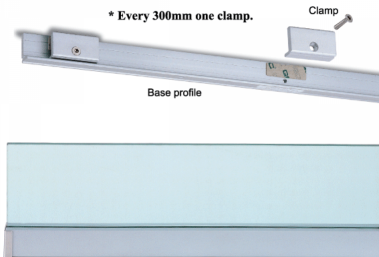

Wall Profile System Kit For 10mm Glass With SS Covers - 3m (Model: KWP10S)

No messy sealant - No holes required -
Easy and quick installation - 3000mm stock length.

Attributes:

Product Code: KWP10S

Unit Of Sale: 3 Mtrs