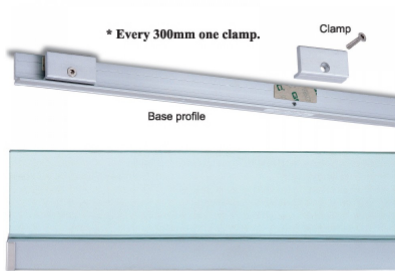

Wall Profile System Kit For 12mm Glass With Alum Covers - 3m (Model: KWP12AL)

Attributes:

Product Code: KWP12AL

Unit Of Sale: 3 Mtr