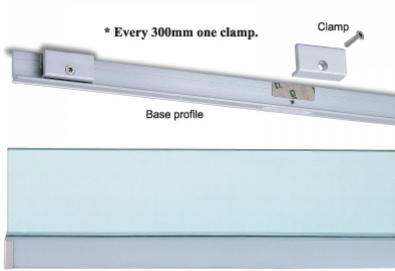

Wall Profile System Kit For 12mm Glass With SS Covers - 3m (Model: KWP12SS)

Attributes:

Product Code: KWP12SS

Unit Of Sale: 3 Mtr