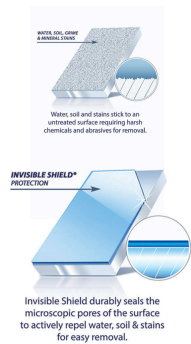

Invisible Shield Surface Protection 946ml (Model: N0028)

- Long-lasting "invisible" nano-scale barrier coating seals, polishes & protects glass, porcelain & ceramics, glass shower doors & enclosures, porcelain sinks & bathtubs, and ceramic tile walls & counters.

- Instantly repels water, soil & stains for easier next-time cleaning.

- Keeps surfaces like new - dramatically reduces the adhesion and buildup of hard water minerals, soap scum, rust & lime scale for easy removal & improved clarity of glass.