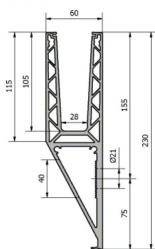

OnLevel 3021 Y Type Side Mount Channel - 0.74kN (Model: K.ON.10.3021.005.11)

- Suitable for line loads up to 0.74kN in accordance with BS6180.
- Using the Flex-Fit System, the installation can be done from one side only and glass adjusted accordingly.
- Pre drilled every 250mm and suitable for an M12 fixing.
- Supplied in plain anodised aluminium in 5 metre lengths.
- Non-stock item. Shipped direct from Manufacturer. Delivery usually 3-7 days.

Attributes:

Product Code: K.ON.10.3021.005.11

Unit Of Sale: 5 Mtrs

MODEL	TL3021
MOUNTING	1.0 kN Side Mount
APPLICATION	Private and commercial areas
GLASS THICKNESS	12 - 21.52 mm
COLOR LINE	✓
WATER DRAINAGE	✓
COVER STRIP	✓
AVAILABLE IN 3.0 kN	X
MOUNTING DISTANCE	375 mm