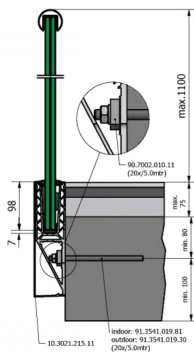

OnLevel 3021 Y Type Side Mount Channel - 0.74kN (Model: K.ON.10.3021.005.11)

- Suitable for line loads up to 0.74kN in accordance with BS6180.
- Using the Flex-Fit System, the installation can be done from one side only and glass adjusted accordingly.
- Pre drilled every 250mm and suitable for an M12 fixing.
- Supplied in plain anodised aluminium in 5 metre lengths.
- Non-stock item. Shipped direct from Manufacturer. Delivery usually 3-7 days.

Attributes:

Product Code: K.ON.10.3021.005.11

Unit Of Sale: 5 Mtrs

MODEL	TL3021
MOUNTING	1.0 kN Side Mount
APPLICATION	Private and commercial areas
GLASS THICKNESS	12 - 21.52 mm
COLOR LINE	✓
WATER DRAINAGE	✓
COVER STRIP	✓
AVAILABLE IN 3.0 kN	X
MOUNTING DISTANCE	375 mm