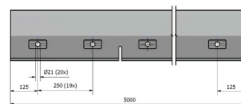

OnLevel 3021 Y Type Side Mount Channel - 0.74kN (Model: K.ON.10.3021.005.11)

- Suitable for line loads up to 0.74kN in accordance with BS6180.
- Using the Flex-Fit System, the installation can be done from one side only and glass adjusted accordingly.
- Pre drilled every 250mm and suitable for an M12 fixing.
- Supplied in plain anodised aluminium in 5 metre lengths.
- Non-stock item. Shipped direct from Manufacturer. Delivery usually 3-7 days.

Attributes:

Product Code: K.ON.10.3021.005.11

Unit Of Sale: 5 Mtrs

MODEL	TL3021
MOUNTING	1.0 kN Side Mount
APPLICATION	Private and commercial areas
GLASS THICKNESS	12 - 21.52 mm
COLOR LINE	✓
WATER DRAINAGE	✓
COVER STRIP	✓
AVAILABLE IN 3.0 kN	X
MOUNTING DISTANCE	375 mm