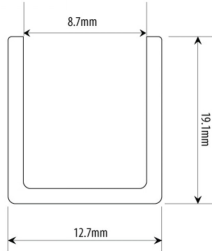

## 13mm Black U Channel - 8mm Thick Glass ( Model: G7012BL )

- Suitable for 8mm thick glass.
- The most popular U channel for bespoke shower enclosures.
- The depth of the channel is ideal for disguising any discrepancy in the plumbness of the wall, allowing for the glass to be cut straight.
- The glass is generally held in the profile by silicone or similar adhesive.

### Attributes:

**Product Code:** G7012BL

**Unit Of Sale:** 2.5 metre