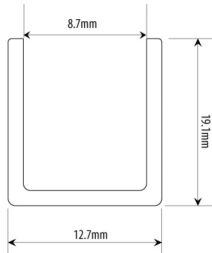

13mm Brushed Nickel(SS Effect) U Channel - 8mm Thick Glass (Model: G7012BN)

- Suitable for 8mm thick glass.
- The most popular U channel for bespoke shower enclosures.
- The depth of the channel is ideal for disguising any discrepancy in the plumbness of the wall, allowing for the glass to be cut straight.
- The glass is generally held in the profile by silicone or similar adhesive.

Attributes:

Product Code: G7012BN

Unit Of Sale: 2.5 metre