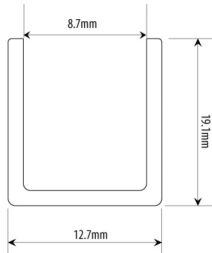

13mm Polished Silver U Channel For 8mm Thick Glass (Model: G7012PA)

- Suitable for 8mm thick glass.
- The most popular U channel for bespoke shower enclosures.
- The depth of the channel is ideal for disguising any discrepancy in the plumbness of the wall, allowing for the glass to be cut straight.
- The glass is generally held in the profile by silicone or similar adhesive.

Attributes:

Product Code: G7012PA

Unit Of Sale: 2.5 metre