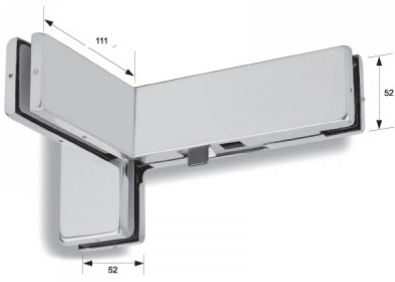

Corner Transom Strike Box With Stopper & Fin - Right - Satin (Model: KGT41KSRSS)

- Easy installation with a unique designed body in three pieces, a great deal of time and effort can be saved by separate installation in sidepanel and overpanel.

- For KGL50S Corner Lock on Top.

- Stopper Reversible to make door swing in or out.

Attributes: