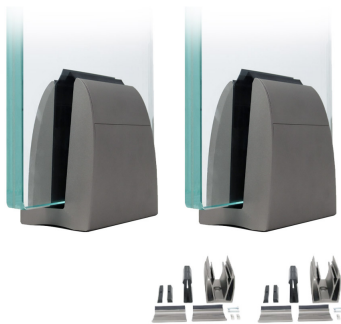

Complete Spig-Lite Advanced Kits For 12mm Thick Glass (Model: KCVSLAKIT012)

- Spig Lite Advanced has been specifically designed for domestic balustrade fitting, glass fencing and partitioning, both internal and externally.

- Our new design has been developed with a strong focus upon ease of installation and aesthetics. This Patented Glass Solution demonstrates a greater percentage of glass visibility.

- One Spig-Lite Advanced kit contains:
 - 2 x Spig-Lite Advanced Spigots
 - 2 x Spig-Lite Advanced Glass clamp kits
 - 4 x Gaskets
 - 4 x Top Clips
 - 4 x End Caps

- With only two Spigots required per meter of glass and only one single bolt fixing per spigot, this system is one of the fastest systems to install on the market.

- Colour - Graphite Grey

Attributes:

Product Code: KCVSLAKIT012