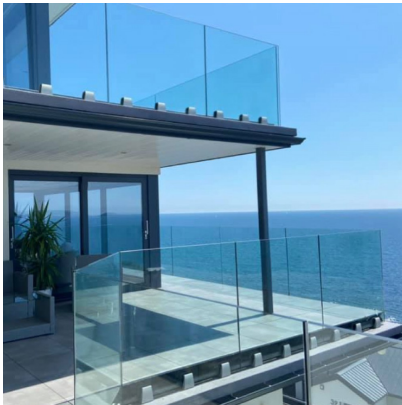

Complete Spig-Lite Advanced Kits For 12mm Thick Glass (Model: KCVSLAKIT012)

- Spig Lite Advanced has been specifically designed for domestic balustrade fitting, glass fencing and partitioning, both internal and externally.