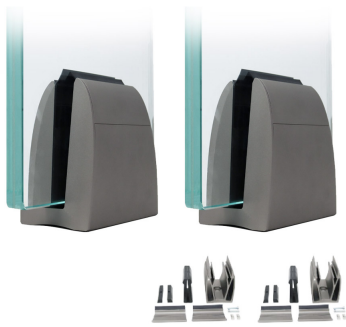

Complete Spig-Lite Advanced Kits For 15mm Thick Glass (Model: KCVSLAKIT015)

- Spig Lite Advanced has been specifically designed for domestic balustrade fitting, glass fencing and partitioning, both internal and externally.

- Our new design has been developed with a strong focus upon ease of installation and aesthetics. This Patented Glass Solution demonstrates a greater percentage of glass visibility.

- One Spig-Lite Advanced kit contains:

- 2 x Spig-Lite Advanced Spigots
- 2 x Spig-Lite Advanced Glass clamp kits
- 4 x Gaskets
- 4 x Top Clips
- 4 x End Caps

- With only two Spigots required per meter of glass and only one single bolt fixing per spigot, this system is one of the fastest systems to install on the market.

- Colour - Graphite Grey

Attributes:

Product Code: KCVSLAKIT015

Unit Of Sale: Kit (2 Spigots)