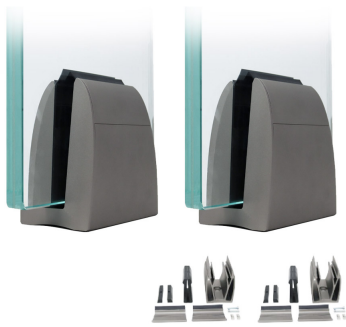

## Complete Spig-Lite Advanced Kits For 17.52mm Thick Glass ( Model: KCVSLAKIT017 )

- Spig Lite Advanced has been specifically designed for domestic balustrade fitting, glass fencing and partitioning, both internal and externally.

- Our new design has been developed with a strong focus upon ease of installation and aesthetics. This Patented Glass Solution demonstrates a greater percentage of glass visibility.

- One Spig-Lite Advanced kit contains:
  - 2 x Spig-Lite Advanced Spigots
  - 2 x Spig-Lite Advanced Glass clamp kits
  - 4 x Gaskets
  - 4 x Top Clips
  - 4 x End Caps

- With only two Spigots required per meter of glass and only one single bolt fixing per spigot, this system is one of the fastest systems to install on the market.

- Colour - Graphite Grey