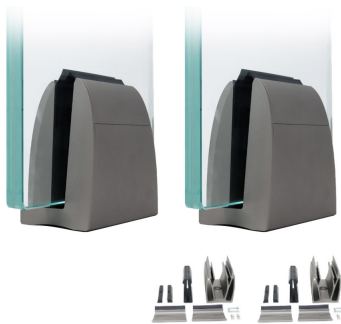

## Complete Spig-Lite Advanced Kits For 21.52mm Thick Glass ( Model: KCVSLAKIT021 )

- Spig Lite Advanced has been specifically designed for domestic balustrade fitting, glass fencing and partitioning, both internal and externally.

- Our new design has been developed with a strong focus upon ease of installation and aesthetics. This Patented Glass Solution demonstrates a greater percentage of glass visibility.

- One Spig-Lite Advanced kit contains:

- 2 x Spig-Lite Advanced Spigots
- 2 x Spig-Lite Advanced Glass clamp kits
- 4 x Gaskets
- 4 x Top Clips
- 4 x End Caps

- With only two Spigots required per meter of glass and only one single bolt fixing per spigot, this system is one of the fastest systems to install on the market.

- Colour - Graphite Grey