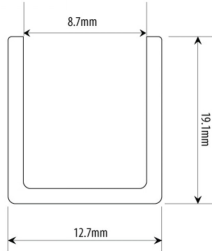

13mm Polished Gold U Channel For 8mm Thick Glass (Model: G7012PB)

- Suitable for 8mm thick glass.
- The most popular U channel for bespoke shower enclosures.
- The depth of the channel is ideal for disguising any discrepancy in the plumbness of the wall, allowing for the glass to be cut straight.
- The glass is generally held in the profile by silicone or similar adhesive.

Attributes:

Product Code: G7012PB

Unit Of Sale: 2.5 metre