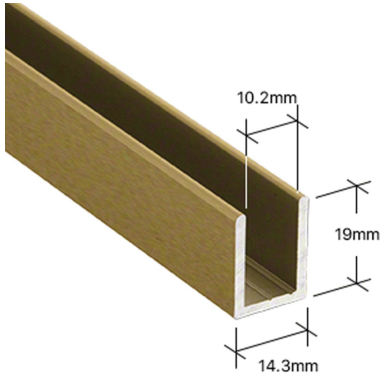

15mm Antique Brass U Channel For 10mm Thick Glass (Model: G7013AB)

- Suitable for 10mm thick glass.
- The most popular U channel for bespoke shower enclosures.
- The depth of the channel is ideal for disguising any discrepancy in the plumbness of the wall, allowing for the glass to be cut straight.
- The glass is generally held in the profile by silicone or similar adhesive.

N.B. Actual colours may vary depending on lighting conditions and your screen settings. Please note that slight colour differences between batches are possible and do not affect the product's quality. The shade of Antique Brass may also differ from batch to batch.

Attributes:

Product Code: G7013AB

Unit Of Sale: 2.5 metre