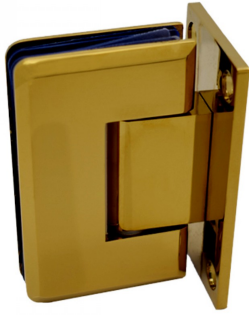

Shannon Range - Wall To Glass Shower Hinge - Polished Brass (Model: JHI301PB)

- Shower door hinge finished in Polished Brass.
- Self closing from 25° either direction.
- For glass thickness 8mm to 12mm.
- Manufactured from high quality brass.
- The Max weight for the shower door hinges is up to 45kg per pair.
- Complete with Stainless Steel screws & wall plugs.
- Very economical shower door hinge.

Attributes:

Product Code: JHI301PB

Unit Of Sale: 1 Hinge