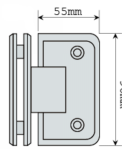

Attributes:

Product Code: JHI304AB

Unit Of Sale: 1 Hinge