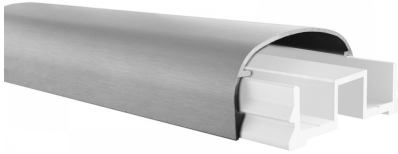

## EaziRail Handrail Cover Profile - 3000mm - Anodised ( Model: K.EZAL.HR.001.AN )

- This easy to install optional handrail system can be used in two ways.

1. Where there is a gap between it and the glass underneath or
2. Where the glass slots up into the base channel creating a better windbreak.

- It is supplied in two parts, the base profile that is easily fixed to the post and then a snap on cover profile.

- This product is aluminium so it is more easily cut and worked with than traditional stainless steel.

### Attributes:

**Product Code:** K.EZAL.HR.001.AN

**Unit Of Sale:** 3000 mm

---