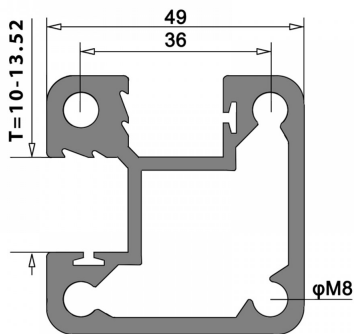

## Side Mounted EaziRail 90 Deg Ext Post - 1100mm - Anodised ( Model: K.EZAL.SM.90E.AN )

- Pre fabricated balustrade post that is suitable for 10mm - 13.52mm thick glass.
- Suitable for use on an external corner as outlined on the picture.
- Extremely fast and simple to install.
- These posts can be finished on top in three different ways depending on your preference.
- A handrail can be easily installed, the post can have a flat cap with the glass below it or the glass can be higher than the post and a slotted cap can be installed.
- These post provide a really great windbreak as there are a lot less gaps than traditional stainless steel posts.
- Bespoke size posts can be manufactured to suit your requirements.

### Attributes:

**Product Code:** K.EZAL.SM.90E.AN

**Unit Of Sale:** Each

SIDE MOUNT - HANDRAIL

SIDE MOUNT - TOP CAP