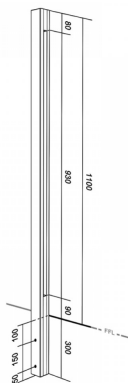

## Side Mounted EaziRail 90 Deg Ext Post - 1100mm - Anodised ( Model: K.EZAL.SM.90E.AN )

- Pre fabricated balustrade post that is suitable for 10mm - 13.52mm thick glass.
- Suitable for use on an external corner as outlined on the picture.
- Extremely fast and simple to install.
- These posts can be finished on top in three different ways depending on your preference.
- A handrail can be easily installed, the post can have a flat cap with the glass below it or the glass can be higher than the post and a slotted cap can be installed.
- These post provide a really great windbreak as there are a lot less gaps than traditional stainless steel posts.
- Bespoke size posts can be manufactured to suit your requirements.

### Attributes:

**Product Code:** K.EZAL.SM.90E.AN

**Unit Of Sale:** Each

SIDE MOUNT - HANDRAIL

SIDE MOUNT - TOP CAP