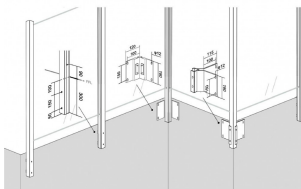

## Side Mounted EaziRail 90 Deg Ext Post - 1100mm - Anodised ( Model: K.EZAL.SM.90E.AN )

- Pre fabricated balustrade post that is suitable for 10mm - 13.52mm thick glass.
- Suitable for use on an external corner as outlined on the picture.
- Extremely fast and simple to install.
- These posts can be finished on top in three different ways depending on your preference.
- A handrail can be easily installed, the post can have a flat cap with the glass below it or the glass can be higher than the post and a slotted cap can be installed.
- These post provide a really great windbreak as there are a lot less gaps than traditional stainless steel posts.
- Bespoke size posts can be manufactured to suit your requirements.

### Attributes:

**Product Code:** K.EZAL.SM.90E.AN

**Unit Of Sale:** Each

SIDE MOUNT - HANDRAIL

SIDE MOUNT - TOP CAP