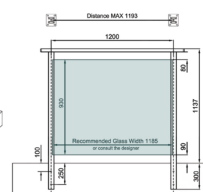

## Side Mounted EaziRail 90 Deg Ext Post - 1100mm - Anodised ( Model: K.EZAL.SM.90E.AN )

- Pre fabricated balustrade post that is suitable for 10mm - 13.52mm thick glass.
- Suitable for use on an external corner as outlined on the picture.
- Extremely fast and simple to install.
- These posts can be finished on top in three different ways depending on your preference.
- A handrail can be easily installed, the post can have a flat cap with the glass below it or the glass can be higher than the post and a slotted cap can be installed.
- These post provide a really great windbreak as there are a lot less gaps than traditional stainless steel posts.
- Bespoke size posts can be manufactured to suit your requirements.

### Attributes:

**Product Code:** K.EZAL.SM.90E.AN

**Unit Of Sale:** Each

SIDE MOUNT - HANDRAIL

SIDE MOUNT - TOP CAP