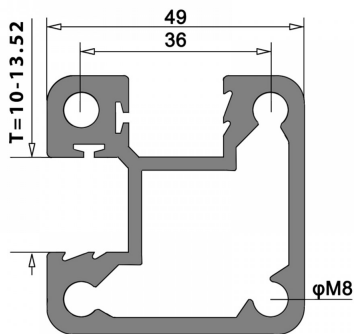

Side Mounted EaziRail 90 Deg Int Post - 1100mm - Anodised (Model: K.EZAL.SM.90I.AN)

- Pre fabricated balustrade post that is suitable for 10mm - 13.52mm thick glass.
- Suitable for installation on an internal corner as outlined on the picture.
- Extremely fast and simple to install.
- These posts can be finished on top in three different ways depending on your preference.
- A handrail can be easily installed, the post can have a flat cap with the glass below it or the glass can be higher than the post and a slotted cap can be installed.
- These post provide a really great windbreak as there are a lot less gaps than traditional stainless steel posts.
- Bespoke size posts can be manufactured to suit your requirements.

Attributes:

Product Code: K.EZAL.SM.90I.AN

Unit Of Sale: Each

SIDE MOUNT - HANDRAIL

SIDE MOUNT - TOP CAP