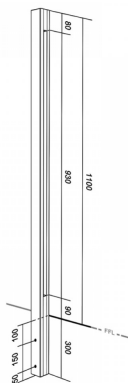

Side Mounted EaziRail 90 Deg Int Post - 1100mm - Anodised (Model: K.EZAL.SM.90I.AN)

- Pre fabricated balustrade post that is suitable for 10mm - 13.52mm thick glass.
- Suitable for installation on an internal corner as outlined on the picture.
- Extremely fast and simple to install.
- These posts can be finished on top in three different ways depending on your preference.
- A handrail can be easily installed, the post can have a flat cap with the glass below it or the glass can be higher than the post and a slotted cap can be installed.
- These post provide a really great windbreak as there are a lot less gaps than traditional stainless steel posts.
- Bespoke size posts can be manufactured to suit your requirements.

Attributes:

Product Code: K.EZAL.SM.90I.AN

Unit Of Sale: Each

SIDE MOUNT - HANDRAIL

SIDE MOUNT - TOP CAP