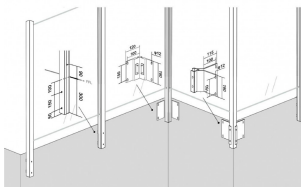

Side Mounted EaziRail 90 Deg Int Post - 1100mm - Anodised (Model: K.EZAL.SM.90I.AN)

- Pre fabricated balustrade post that is suitable for 10mm - 13.52mm thick glass.
- Suitable for installation on an internal corner as outlined on the picture.
- Extremely fast and simple to install.
- These posts can be finished on top in three different ways depending on your preference.
- A handrail can be easily installed, the post can have a flat cap with the glass below it or the glass can be higher than the post and a slotted cap can be installed.
- These post provide a really great windbreak as there are a lot less gaps than traditional stainless steel posts.
- Bespoke size posts can be manufactured to suit your requirements.

Attributes:

Product Code: K.EZAL.SM.90I.AN

Unit Of Sale: Each

SIDE MOUNT - HANDRAIL

SIDE MOUNT - TOP CAP