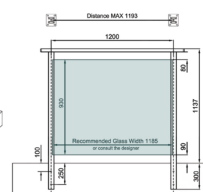

Side Mounted EaziRail 90 Deg Int Post - 1100mm - Anodised (Model: K.EZAL.SM.90I.AN)

- Pre fabricated balustrade post that is suitable for 10mm - 13.52mm thick glass.
- Suitable for installation on an internal corner as outlined on the picture.
- Extremely fast and simple to install.
- These posts can be finished on top in three different ways depending on your preference.
- A handrail can be easily installed, the post can have a flat cap with the glass below it or the glass can be higher than the post and a slotted cap can be installed.
- These post provide a really great windbreak as there are a lot less gaps than traditional stainless steel posts.
- Bespoke size posts can be manufactured to suit your requirements.

Attributes:

Product Code: K.EZAL.SM.90I.AN

Unit Of Sale: Each

SIDE MOUNT - HANDRAIL

SIDE MOUNT - TOP CAP