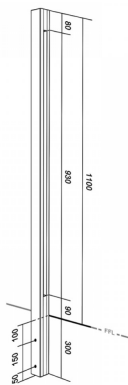

## Side Mounted EaziRail Centre Post - 1100mm - Anodised ( Model: K.EZAL.SM.CNT.AN )

- Pre fabricated balustrade post that is suitable for 10mm - 13.52mm thick glass.
- Extremely fast and simple to install.
- These posts can be finished on top in three different ways depending on your preference.
- A handrail can be easily installed, the post can have a flat cap with the glass below it or the glass can be higher than the post and a slotted cap can be installed.
- These post provide a really great windbreak as there are a lot less gaps than traditional stainless steel posts.
- Bespoke size posts can be manufactured to suit your requirements.

### Attributes:

**Product Code:** K.EZAL.SM.CNT.AN

**Unit Of Sale:** Each

SIDE MOUNT - HANDRAIL

SIDE MOUNT - TOP CAP