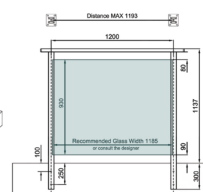

## Side Mounted EaziRail Centre Post - 1100mm - Anodised ( Model: K.EZAL.SM.CNT.AN )

- Pre fabricated balustrade post that is suitable for 10mm - 13.52mm thick glass.
- Extremely fast and simple to install.
- These posts can be finished on top in three different ways depending on your preference.
- A handrail can be easily installed, the post can have a flat cap with the glass below it or the glass can be higher than the post and a slotted cap can be installed.
- These post provide a really great windbreak as there are a lot less gaps than traditional stainless steel posts.
- Bespoke size posts can be manufactured to suit your requirements.

### Attributes:

**Product Code:** K.EZAL.SM.CNT.AN

**Unit Of Sale:** Each

SIDE MOUNT - HANDRAIL

SIDE MOUNT - TOP CAP