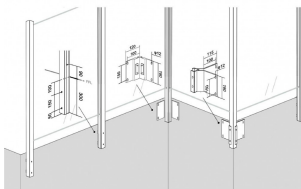

## Side Mounted EaziRail Centre Post - 1100mm - Anodised ( Model: K.EZAL.SM.CNT.AN )

- Pre fabricated balustrade post that is suitable for 10mm - 13.52mm thick glass.
- Extremely fast and simple to install.
- These posts can be finished on top in three different ways depending on your preference.
- A handrail can be easily installed, the post can have a flat cap with the glass below it or the glass can be higher than the post and a slotted cap can be installed.
- These post provide a really great windbreak as there are a lot less gaps than traditional stainless steel posts.
- Bespoke size posts can be manufactured to suit your requirements.

### Attributes:

**Product Code:** K.EZAL.SM.CNT.AN

**Unit Of Sale:** Each

SIDE MOUNT - HANDRAIL

SIDE MOUNT - TOP CAP