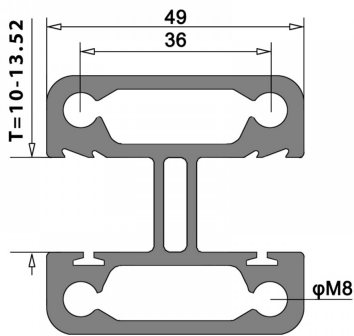

## Side Mounted EaziRail Centre Post - 1100mm - Anodised ( Model: K.EZAL.SM.CNT.AN )

- Pre fabricated balustrade post that is suitable for 10mm - 13.52mm thick glass.
- Extremely fast and simple to install.
- These posts can be finished on top in three different ways depending on your preference.
- A handrail can be easily installed, the post can have a flat cap with the glass below it or the glass can be higher than the post and a slotted cap can be installed.
- These post provide a really great windbreak as there are a lot less gaps than traditional stainless steel posts.
- Bespoke size posts can be manufactured to suit your requirements.

### Attributes:

**Product Code:** K.EZAL.SM.CNT.AN

**Unit Of Sale:** Each

SIDE MOUNT - HANDRAIL

SIDE MOUNT - TOP CAP