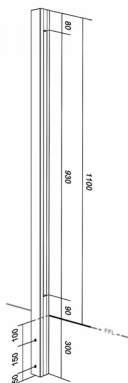

Side Mounted EaziRail End Post Right - 1100mm - Anodised (Model: K.EZAL.SM.ENDR.AN)

- Pre fabricated side mounted balustrade post that is suitable for 10mm - 13.52mm thick glass.
- This post is suitable for the right hand side of an installation as looked at from inside the balcony.
- Extremely fast and simple to install.
- These posts can be finished on top in three different ways depending on your preference.
- A handrail can be easily installed, the post can have a flat cap with the glass below it or the glass can be higher than the post and a slotted cap can be installed.
- These post provide a really great windbreak as there are a lot less gaps than traditional stainless steel posts.
- Bespoke size posts can be manufactured to suit your requirements.

Attributes:

Product Code: K.EZAL.SM.ENDR.AN

Unit Of Sale: Each

SIDE MOUNT - HANDRAIL

SIDE MOUNT - TOP CAP