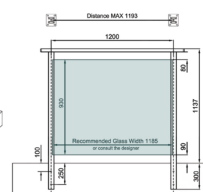

Side Mounted EaziRail End Post Right - 1100mm - Anodised (Model: K.EZAL.SM.ENDR.AN)

- Pre fabricated side mounted balustrade post that is suitable for 10mm - 13.52mm thick glass.
- This post is suitable for the right hand side of an installation as looked at from inside the balcony.
- Extremely fast and simple to install.
- These posts can be finished on top in three different ways depending on your preference.
- A handrail can be easily installed, the post can have a flat cap with the glass below it or the glass can be higher than the post and a slotted cap can be installed.
- These post provide a really great windbreak as there are a lot less gaps than traditional stainless steel posts.
- Bespoke size posts can be manufactured to suit your requirements.

Attributes:

Product Code: K.EZAL.SM.ENDR.AN

Unit Of Sale: Each

SIDE MOUNT - HANDRAIL

SIDE MOUNT - TOP CAP