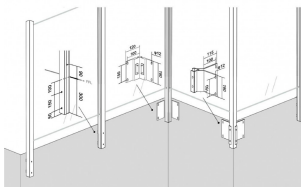

Side Mounted EaziRail End Post Right - 1100mm - Anodised (Model: K.EZAL.SM.ENDR.AN)

- Pre fabricated side mounted balustrade post that is suitable for 10mm - 13.52mm thick glass.
- This post is suitable for the right hand side of an installation as looked at from inside the balcony.
- Extremely fast and simple to install.
- These posts can be finished on top in three different ways depending on your preference.
- A handrail can be easily installed, the post can have a flat cap with the glass below it or the glass can be higher than the post and a slotted cap can be installed.
- These post provide a really great windbreak as there are a lot less gaps than traditional stainless steel posts.
- Bespoke size posts can be manufactured to suit your requirements.

Attributes:

Product Code: K.EZAL.SM.ENDR.AN

Unit Of Sale: Each

SIDE MOUNT - HANDRAIL

SIDE MOUNT - TOP CAP