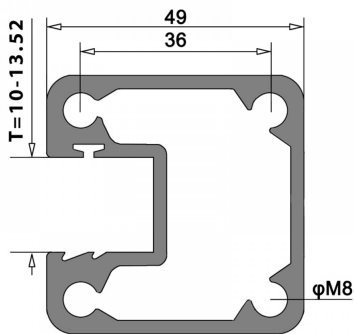

Side Mounted EaziRail End Post Right - 1100mm - Anodised (Model: K.EZAL.SM.ENDR.AN)

- Pre fabricated side mounted balustrade post that is suitable for 10mm - 13.52mm thick glass.
- This post is suitable for the right hand side of an installation as looked at from inside the balcony.
- Extremely fast and simple to install.
- These posts can be finished on top in three different ways depending on your preference.
- A handrail can be easily installed, the post can have a flat cap with the glass below it or the glass can be higher than the post and a slotted cap can be installed.
- These post provide a really great windbreak as there are a lot less gaps than traditional stainless steel posts.
- Bespoke size posts can be manufactured to suit your requirements.

Attributes:

Product Code: K.EZAL.SM.ENDR.AN

Unit Of Sale: Each

SIDE MOUNT - HANDRAIL

SIDE MOUNT - TOP CAP