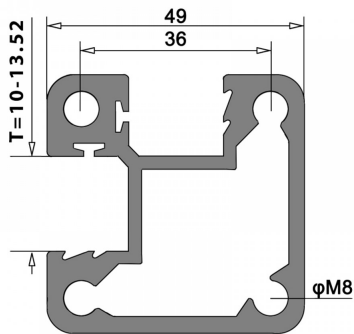

Top Mounted EaziRail 90 Deg Int Post - 1100mm - Anodised (Model: K.EZAL.TM.90I.AN)

- Pre fabricated balustrade post that is suitable for 10mm - 13.52mm thick glass.
- Suitable for use on an external corner as outlined on the picture.
- Extremely fast and simple to install.
- These posts can be finished on top in three different ways depending on your preference.
- A handrail can be easily installed, the post can have a flat cap with the glass below it or the glass can be higher than the post and a slotted cap can be installed.
- These post provide a really great windbreak as there are a lot less gaps than traditional stainless steel posts.
- Bespoke size posts can be manufactured to suit your requirements.

Attributes:

Product Code: K.EZAL.TM.90I.AN

Unit Of Sale: Each