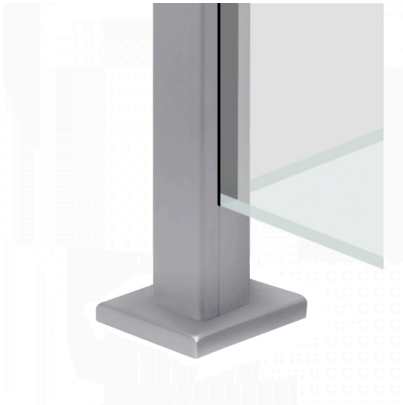

Top Mounted EaziRail 90 Deg Int Post - 1100mm - Anodised (Model: K.EZAL.TM.90I.AN)

- Pre fabricated balustrade post that is suitable for 10mm - 13.52mm thick glass.
- Suitable for use on an external corner as outlined on the picture.
- Extremely fast and simple to install.
- These posts can be finished on top in three different ways depending on your preference.
- A handrail can be easily installed, the post can have a flat cap with the glass below it or the glass can be higher than the post and a slotted cap can be installed.
- These post provide a really great windbreak as there are a lot less gaps than traditional stainless steel posts.
- Bespoke size posts can be manufactured to suit your requirements.

Attributes:

Product Code: K.EZAL.TM.90I.AN

Unit Of Sale: Each