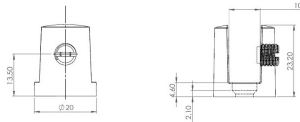

Round Shelf Support - 8mm to 10mm Glass - Black (Model: H0027B)

- Round Shelf Support suitable for 8mm to 10mm thick glass.
- The shelf support has a 6mm diameter hole through the base for easy mounting.
- The shelf supports are sold in pairs and come in a matt black.

Attributes:

Product Code: H0027B

Unit Of Sale: Pair