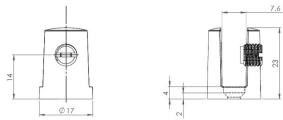

Black Round Shelf Support 4-6mm Glass (Model: H0207B)

- Chrome Round Shelf Support suitable for 4mm to 6mm thick glass.

- This round shelf support comes with a 4mm diameter hole through the base for easy fixing.

- Shelf supports are sold in pairs with a matt black finish.

Attributes:

Product Code: H0207B

Unit Of Sale: Pair