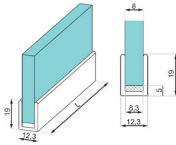

## 12.3mm U Profile For Loft Style Showers - 8mm Thick Glass ( Model: G7012BL-LOFT )

- Suitable for 8mm thick glass.
- Different to other U Profiles due to its thick wall which will cover the cut edge of the banded strip.
- A perfect colour match for G.DK.LOFT.005 the black banding strip
- The most popular U channel for bespoke shower enclosures.
- The depth of the channel is ideal for disguising any discrepancy in the plumbness of the wall, allowing for the glass to be cut straight.
- The glass is generally fixed in the profile using N.SOU.FIXALL.CL or N.SOU.ANTIMOULD.CL which are sealants and adhesives suitable for use in wet environments.

### Attributes:

**Product Code:** G7012BL-LOFT

**Unit Of Sale:** 2.5 metre