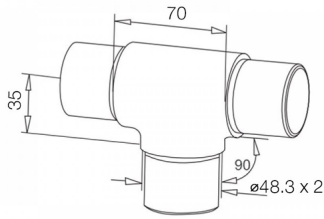

Handrail T Connector for Tube - 48.3mm - 2.0mm - 316SS (Model: KSS.0206.480.316)

- A preformed T shape tube connector, supplied in 316 grade stainless steel and a 320 grit fine brushed polish.
- Simply mounted to the handrail or post by means of the stainless steel adhesive.
- No polishing or welding needed.

Attributes:

Product Code: KSS.0206.480.316

Unit Of Sale: Each