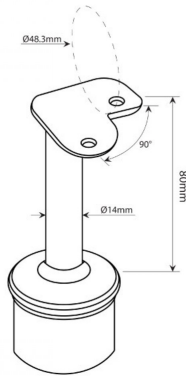

90 Degree Handrail Bracket for Tube 48.3mm - 2.0mm - 316SS (Model: KSS.0345.480.316.090)

- A preformed 90° handrail bracket supplied in 316 grade stainless steel and a 320 grit fine brushed polish.
- Simply mounted to the post by means of the stainless steel adhesive and self tapping screws to the handrail.
- No polishing or welding needed.
- Suitable for use with a 48.3mm diameter post and handrail. D = 48.3mm, H = 80mm.