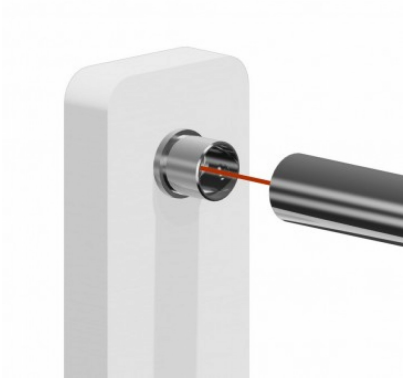

Flat Handrail Adapter For Tube 48.3mm - 2.0mm - 316SS (Model: KSS.0501.480.316)

- A preformed tube connector supplied in 316 grade stainless steel and a 320 grit fine brushed polish.
- Simply mounted on one side by means of a bolt and the other by stainless steel adhesive.
- No polishing or welding needed.