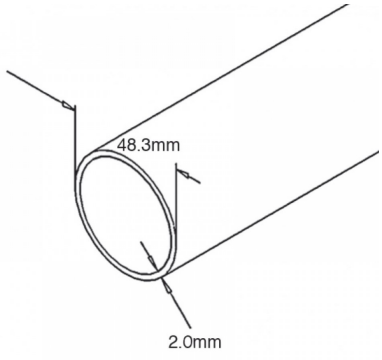

Railing Tube 48.3mm x 2.0mm - 316SS - 3 Metre (Model: KSS.2004980.316)

- 48.3mm diameter with a 2.0mm thick wall, 316 grade stainless steel tube suitable for balustrade posts and handrail.
- Finished in a fine 320 grit brushed finish.
- Can be supplied in 6 metre lengths but this may incur additional transport costs.

Attributes:

Product Code: KSS.2004980.316
Unit Of Sale: 3 Metre