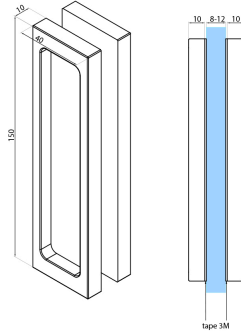

Self Adhesive Concealed Door Pull - Black - Loft Style (Model: KCFH40-B)

- 150 x 40mm rectangular door pull can be easily mounted using the strong 3M tape with no need to drill or route the glass therefore reducing the cost of the glass processing.

- This door pull works extremely well with the Loft Style hardware for that genuine loft style look.

- This glass door pull is discreet and minimalist enough to allow the door to fully open over the fixed panel or wall.

- Suitable for any thickness glass.

Attributes:

Product Code: KCFH40-B

Unit Of Sale: Each