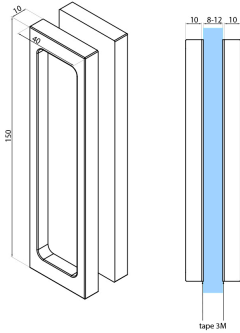

Self Adhesive Concealed Door Pull - Natural Anodised (Model: KCFH40-NA)

- 150 x 40mm rectangular door pull can be easily mounted using the strong 3M tape with no need to drill or route the glass therefore reducing the cost of the glass processing.

- This glass door pull is discreet and minimalist enough to allow the door to fully open over the fixed panel or wall.

- Suitable for any thickness glass.

Attributes:

Product Code: KCFH40-NA

Unit Of Sale: Each