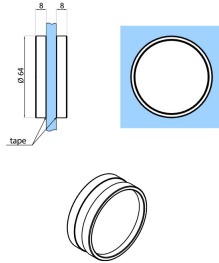

Self Adhesive Concealed Door Pull - Natural Anodised (Model: KCFH64-NA)

- 64mm diameter door pull can be easily mounted using the strong 3M tape with no need to drill the glass therefore reducing the cost of the glass processing.

- This glass door pull is discreet and minimalist enough to allow the door to fully open over the fixed panel or wall.

- Suitable for any thickness glass.

Attributes:

Product Code: KCFH64-NA

Unit Of Sale: Each
