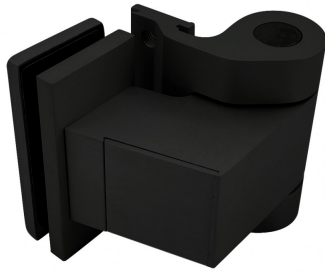

Dynamik Hydraulic Door Hinge Set - Black (Model: G.DK.SG.BK.008.HYD)

- Glass thickness -8-10mm
- Material - aluminium
- Max. door weight - 80 kg
- Max. door height - 2400mm
- Max. opening angle - 180°
- Stop function when opening 90°
- The set includes two hinges
- Supplied as stainless steel or natural anodised or black finish
- The set is universal - left/right

Attributes:

Product Code: G.DK.SG.BK.008.HYD

Unit Of Sale: Pair