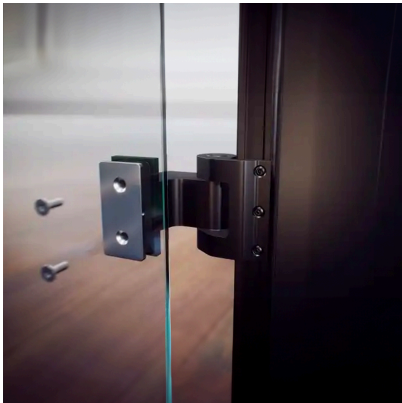

Dynamik Hydraulic Door Hinge Set - Black (Model: G.DK.SG.BK.008.HYD)

- Glass thickness -8-10mm
- Material - aluminium
- Max. door weight - 80 kg
- Max. door height - 2400mm
- Max. opening angle - 180°
- Stop function when opening 90°
- The set includes two hinges
- Supplied as stainless steel or natural anodised or black finish
- The set is universal - left/right