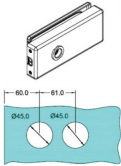

Magnetic Catch Lever Lock- Without Lock - Black (Model: KLL501M-WL-B)

- Suitable for both 8mm and 10mm glass thickness.
- Prepared for europrofile cylinder, night latch function.
- Prepared square hole for all lever handles with 8mm square spindle.
- For left hand or right hand open, lock body & night latch can be reversed easily by loosening screws only.
- For security, nightlatch (bolt) with two hardened roller pins inside.