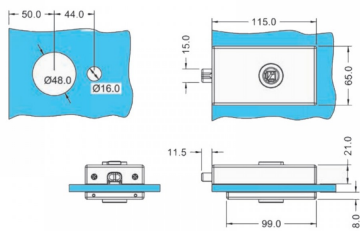

Small Magnetic Catch Lever - Non Lockable - Black (Model: KLL801M-B)

- Suitable for both 8mm and 10mm glass thickness.
- Prepared square hole for all lever handles with 8mm square spindle.
- For left hand or right hand open, lock body & night latch can be reversed easily by loosening screws only.
- For security, nightlatch (bolt) with two hardened roller pins inside.

Attributes:

Product Code: KLL801M-B

Unit Of Sale: Each