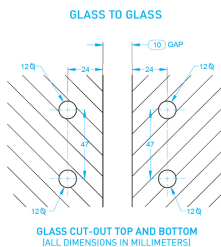

Glass to Glass Gate Hinge 8-12mm Glass - Black (Model: KSS.GATEHINGE.BK.010)

- Manufactured using 2205 grade stainless steel making it suitable for use in the most challenging environments such as swimming pools, saunas, steam rooms, deck gates, balconies etc..
- Suitable for 8 - 12mm thick glass
- Both self closing & soft closing from any position
- Quick and easy to install / D.I.Y
- Quick-adjust ratchet cap for simple speed adjustment
- Max weight : 45kg
- Temperature range : -10 degrees Celsius to +50 degrees Celsius
- Wall mount or post to glass variants available

Attributes:

Product Code: KSS.GATEHINGE.BK.010

Unit Of Sale: Pair