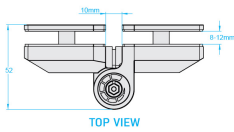

- Manufactured using 2205 grade stainless steel making it suitable for use in the most challenging environments such as swimming pools, saunas, steam rooms, deck gates, balconies etc..
- Suitable for 8 - 12mm thick glass
- Both self closing & soft closing from any position
- Quick and easy to install / D.I.Y
- Quick-adjust ratchet cap for simple speed adjustment
- Max weight : 45kg
- Temperature range : -10 degrees Celsius to +50 degrees Celsius
- Wall mount or post to glass variants available