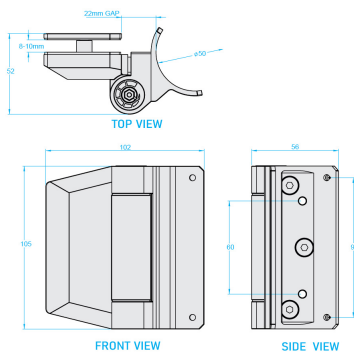

## Glass to Post Gate Hinge 8-12mm Glass - Black ( Model: KSS.GATEHINGE.BK.011 )

- Manufactured using 2205 grade stainless steel making it suitable for use in the most challenging environments such as swimming pools, saunas, steam rooms, deck gates, balconies etc..
- Suitable for 8 - 12mm thick glass
- Both self closing & soft closing from any position
- Quick and easy to install / D.I.Y
- Quick-adjust ratchet cap for simple speed adjustment
- Max weight : 45kg
- Temperature range : -10 degrees Celsius to +50 degrees Celsius
- Wall mount or glass to glass variants available

### Attributes:

**Product Code:** KSS.GATEHINGE.BK.011

**Unit Of Sale:** Pair