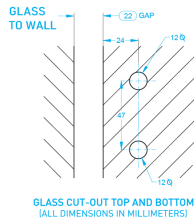

## Glass to Wall Gate Hinge 8-12mm Glass - Black ( Model: KSS.GATEHINGE.BK.012 )

- Manufactured using 2205 grade stainless steel making it suitable for use in the most challenging environments such as swimming pools, saunas, steam rooms, deck gates, balconies etc..
- Suitable for 8 - 12mm thick glass
- Both self closing & soft closing from any position
- Quick and easy to install / D.I.Y
- Quick-adjust ratchet cap for simple speed adjustment
- Max weight : 45kg
- Temperature range : -10 degrees Celsius to +50 degrees Celsius
- Post mount or glass to glass variants available