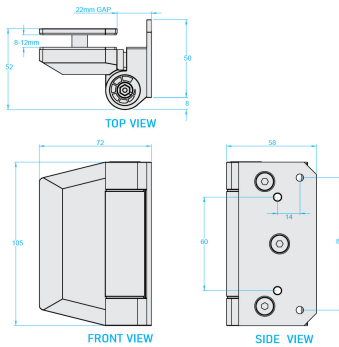

## Glass to Wall Gate Hinge 8-12mm Glass - Black ( Model: KSS.GATEHINGE.BK.012 )

- Manufactured using 2205 grade stainless steel making it suitable for use in the most challenging environments such as swimming pools, saunas, steam rooms, deck gates, balconies etc..
- Suitable for 8 - 12mm thick glass
- Both self closing & soft closing from any position
- Quick and easy to install / D.I.Y
- Quick-adjust ratchet cap for simple speed adjustment
- Max weight : 45kg
- Temperature range : -10 degrees Celsius to +50 degrees Celsius
- Post mount or glass to glass variants available

### Attributes:

**Product Code:** KSS.GATEHINGE.BK.012

**Unit Of Sale:** Pair