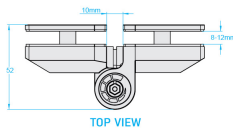

Glass to Glass Gate Hinge 8-12mm Glass - Satin Stainless (Model: KSS.GATEHINGE.SSS.010)

- Manufactured using 2205 grade stainless steel making it suitable for use in the most challenging environments such as swimming pools, saunas, steam rooms, deck gates, balconies etc..

- Suitable for 8 - 12mm thick glass
- Both self closing & soft closing from any position
- Quick and easy to install / D.I.Y
- Quick-adjust ratchet cap for simple speed adjustment
- Max weight : 45kg
- Temperature range : -10 degrees Celsius to +50 degrees Celsius
- Wall mount or post to glass variants available