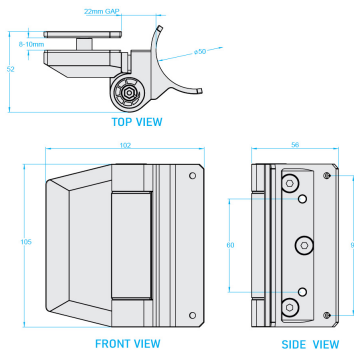

## Glass to Post Gate Hinge 8-12mm Glass - Satin Stainless ( Model: KSS.GATEHINGE.SSS.011 )

- Manufactured using 2205 grade stainless steel making it suitable for use in the most challenging environments such as swimming pools, saunas, steam rooms, deck gates, balconies etc..

- Suitable for 8 - 12mm thick glass
- Both self closing & soft closing from any position
- Quick and easy to install / D.I.Y
- Quick-adjust ratchet cap for simple speed adjustment
- Max weight : 45kg
- Temperature range : -10 degrees Celsius to +50 degrees Celsius
- Wall mount or glass to glass variants available

### Attributes:

**Product Code:** KSS.GATEHINGE.SSS.011

**Unit Of Sale:** Pair