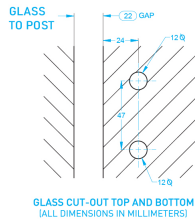

## Glass to Post Gate Hinge 8-12mm Glass - Satin Stainless ( Model: KSS.GATEHINGE.SSS.011 )

- Manufactured using 2205 grade stainless steel making it suitable for use in the most challenging environments such as swimming pools, saunas, steam rooms, deck gates, balconies etc..

- Suitable for 8 - 12mm thick glass
- Both self closing & soft closing from any position
- Quick and easy to install / D.I.Y
- Quick-adjust ratchet cap for simple speed adjustment
- Max weight : 45kg
- Temperature range : -10 degrees Celsius to +50 degrees Celsius
- Wall mount or glass to glass variants available