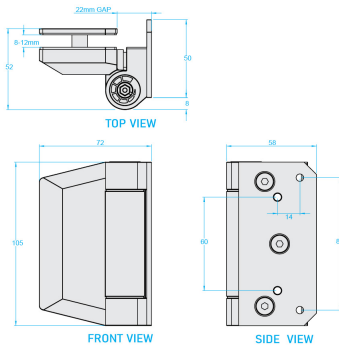

Glass to Wall Gate Hinge 8-12mm Glass - Satin Stainless (Model: KSS.GATEHINGE.SSS.012)

- Manufactured using 2205 grade stainless steel making it suitable for use in the most challenging environments such as swimming pools, saunas, steam rooms, deck gates, balconies etc..

- Suitable for 8 - 12mm thick glass
- Both self closing & soft closing from any position
- Quick and easy to install / D.I.Y
- Quick-adjust ratchet cap for simple speed adjustment
- Max weight : 45kg
- Temperature range : -10 degrees Celsius to +50 degrees Celsius
- Post mount or glass to glass variants available