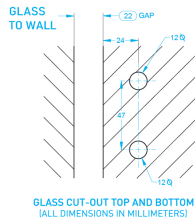

Glass to Wall Gate Hinge 8-12mm Glass - Satin Stainless (Model: KSS.GATEHINGE.SSS.012)

- Manufactured using 2205 grade stainless steel making it suitable for use in the most challenging environments such as swimming pools, saunas, steam rooms, deck gates, balconies etc..

- Suitable for 8 - 12mm thick glass
- Both self closing & soft closing from any position
- Quick and easy to install / D.I.Y
- Quick-adjust ratchet cap for simple speed adjustment
- Max weight : 45kg
- Temperature range : -10 degrees Celsius to +50 degrees Celsius
- Post mount or glass to glass variants available