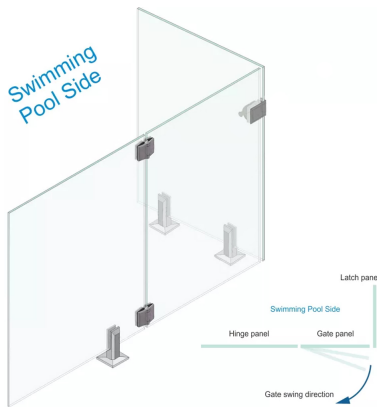

90 Degree Glass To Glass Latch Bracket - Black (Model: KSS.GATELATCH.BK.004)

- Manufactured using 2205 grade stainless steel making it suitable for use in the most challenging environments such as swimming pools, saunas, steam rooms, deck gates, balconies etc..

- Suitable for 8 - 12mm thick glass
- Premium Polaris latch for new glass gates
- Simple and quick to install
- Unique Polaris design matches Polaris hinges
- All 2205 duplex stainless steel construction
- Without the use of inferior plated-steel component
- Wall mount, 180deg glass to glass, 90deg glass to glass and post to glass variants available