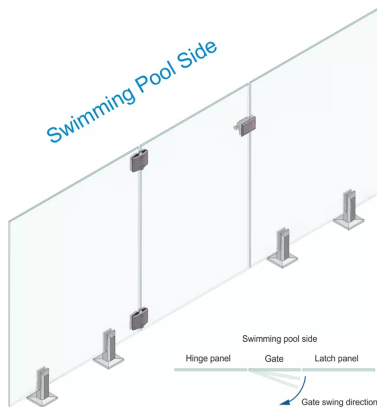

## 180 Degree Glass To Glass Latch Bracket - Black ( Model: KSS.GATELATCH.BK.005 )

- Manufactured using 2205 grade stainless steel making it suitable for use in the most challenging environments such as swimming pools, saunas, steam rooms, deck gates, balconies etc..

- Suitable for 8 - 12mm thick glass
- Premium Polaris latch for new glass gates
- Simple and quick to install
- Unique Polaris design matches Polaris hinges
- All 2205 duplex stainless steel construction
- Without the use of inferior plated-steel component
- Wall mount, 180deg glass to glass, 90deg glass to glass and post to glass variants available