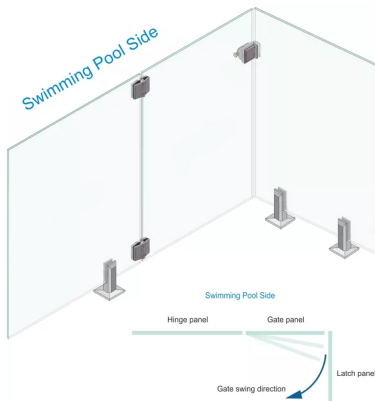

Glass To Wall Latch Bracket - Black (Model: KSS.GATELATCH.BK.006)

- Manufactured using 2205 grade stainless steel making it suitable for use in the most challenging environments such as swimming pools, saunas, steam rooms, deck gates, balconies etc..
- Suitable for 8 - 12mm thick glass
- Premium Polaris latch for new glass gates
- Simple and quick to install
- Unique Polaris design matches Polaris hinges
- All 2205 duplex stainless steel construction
- Without the use of inferior plated-steel component
- Wall mount, 180deg glass to glass, 90deg glass to glass and post to glass variants available

Attributes:

Product Code: KSS.GATELATCH.BK.006

Unit Of Sale: Each