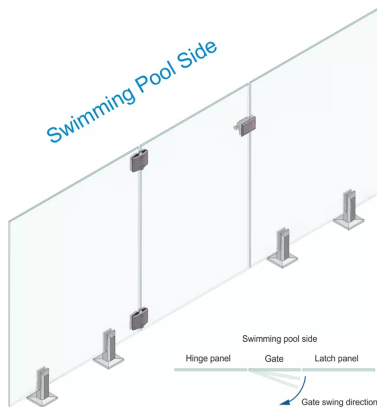

180 Degree Glass To Glass Latch Bracket - Satin Stainless (Model: KSS.GATELATCH.SSS.005)

• Manufactured using 2205 grade stainless steel making it suitable for use in the most challenging environments such as swimming pools, saunas, steam rooms, deck gates, balconies etc..

- Suitable for 8 - 12mm thick glass
- Premium Polaris latch for new glass gates
- Simple and quick to install
- Unique Polaris design matches Polaris hinges
- All 2205 duplex stainless steel construction
- Without the use of inferior plated-steel component
- Wall mount, 180deg glass to glass, 90deg glass to glass and post to glass variants available