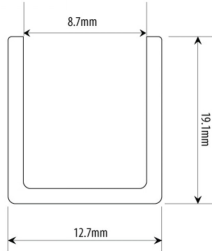

13mm Satin Gold U Channel For 8mm Thick Glass (Model: G7012SB)

- Suitable for 8mm thick glass.
- The most popular U channel for bespoke shower enclosures.
- The depth of the channel is ideal for disguising any discrepancy in the plumbness of the wall, allowing for the glass to be cut straight.
- The glass is generally held in the profile by silicone or similar adhesive.

Attributes:

Product Code: G7012SB

Unit Of Sale: 2.5 metre