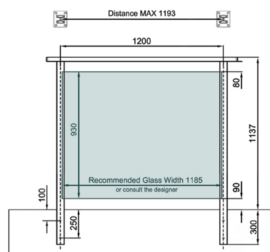

Side Mounted EaziRail 90 Deg Ext Post - 1100mm - Black ( Model: K.EZAL.SM.90E.BK )

- Pre fabricated balustrade post that is suitable for 10mm - 13.52mm thick glass.
- Suitable for use on an external corner as outlined on the picture.
- Extremely fast and simple to install.
- These posts can be finished on top in three different ways depending on your preference.
- A handrail can be easily installed, the post can have a flat cap with the glass below it or the glass can be higher than the post and a slotted cap can be installed.
- These post provide a really great windbreak as there are a lot less gaps than traditional stainless steel posts.
- Bespoke size posts can be manufactured to suit your requirements.

**Attributes:**

**Product Code:** K.EZAL.SM.90E.BK

**Unit Of Sale:** Each

SIDE MOUNT - HANDRAIL

SIDE MOUNT - TOP CAP