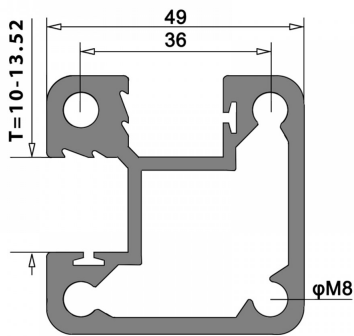

Side Mounted EaziRail 90 Deg Ext Post - 1100mm - Black ( Model: K.EZAL.SM.90E.BK )

- Pre fabricated balustrade post that is suitable for 10mm - 13.52mm thick glass.
- Suitable for use on an external corner as outlined on the picture.
- Extremely fast and simple to install.
- These posts can be finished on top in three different ways depending on your preference.
- A handrail can be easily installed, the post can have a flat cap with the glass below it or the glass can be higher than the post and a slotted cap can be installed.
- These post provide a really great windbreak as there are a lot less gaps than traditional stainless steel posts.
- Bespoke size posts can be manufactured to suit your requirements.

**Attributes:**

**Product Code:** K.EZAL.SM.90E.BK

**Unit Of Sale:** Each

SIDE MOUNT - HANDRAIL

SIDE MOUNT - TOP CAP