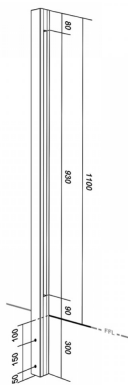

Side Mounted EaziRail 90 Deg Ext Post - 1100mm - Black ( Model: K.EZAL.SM.90E.BK )

- Pre fabricated balustrade post that is suitable for 10mm - 13.52mm thick glass.
- Suitable for use on an external corner as outlined on the picture.
- Extremely fast and simple to install.
- These posts can be finished on top in three different ways depending on your preference.
- A handrail can be easily installed, the post can have a flat cap with the glass below it or the glass can be higher than the post and a slotted cap can be installed.
- These post provide a really great windbreak as there are a lot less gaps than traditional stainless steel posts.
- Bespoke size posts can be manufactured to suit your requirements.

**Attributes:**

**Product Code:** K.EZAL.SM.90E.BK

**Unit Of Sale:** Each

SIDE MOUNT - HANDRAIL

SIDE MOUNT - TOP CAP