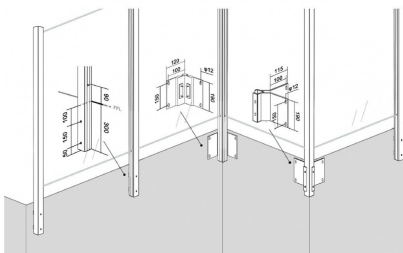

Side Mounted EaziRail 90 Deg Ext Post - 1100mm - Black ( Model: K.EZAL.SM.90E.BK )

- Pre fabricated balustrade post that is suitable for 10mm - 13.52mm thick glass.
- Suitable for use on an external corner as outlined on the picture.
- Extremely fast and simple to install.
- These posts can be finished on top in three different ways depending on your preference.
- A handrail can be easily installed, the post can have a flat cap with the glass below it or the glass can be higher than the post and a slotted cap can be installed.
- These post provide a really great windbreak as there are a lot less gaps than traditional stainless steel posts.
- Bespoke size posts can be manufactured to suit your requirements.

**Attributes:**

**Product Code:** K.EZAL.SM.90E.BK

**Unit Of Sale:** Each

SIDE MOUNT - HANDRAIL

SIDE MOUNT - TOP CAP