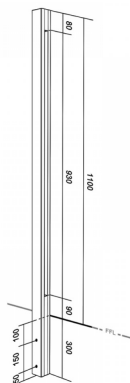

Side Mounted EaziRail 90 Deg Int Post - 1100mm - Black (Model: K.EZAL.SM.90I.BK)

- Pre fabricated balustrade post that is suitable for 10mm - 13.52mm thick glass.
- Suitable for installation on an internal corner as outlined on the picture.
- Extremely fast and simple to install.
- These posts can be finished on top in three different ways depending on your preference.
- A handrail can be easily installed, the post can have a flat cap with the glass below it or the glass can be higher than the post and a slotted cap can be installed.
- These post provide a really great windbreak as there are a lot less gaps than traditional stainless steel posts.
- Bespoke size posts can be manufactured to suit your requirements.

Attributes:

Product Code: K.EZAL.SM.90I.BK

Unit Of Sale: Each

SIDE MOUNT - HANDRAIL

SIDE MOUNT - TOP CAP