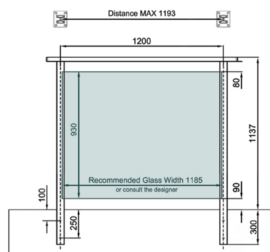

Side Mounted EaziRail 90 Deg Int Post - 1100mm - Black (Model: K.EZAL.SM.90I.BK)

- Pre fabricated balustrade post that is suitable for 10mm - 13.52mm thick glass.
- Suitable for installation on an internal corner as outlined on the picture.
- Extremely fast and simple to install.
- These posts can be finished on top in three different ways depending on your preference.
- A handrail can be easily installed, the post can have a flat cap with the glass below it or the glass can be higher than the post and a slotted cap can be installed.
- These post provide a really great windbreak as there are a lot less gaps than traditional stainless steel posts.
- Bespoke size posts can be manufactured to suit your requirements.

Attributes:

Product Code: K.EZAL.SM.90I.BK

Unit Of Sale: Each

SIDE MOUNT - HANDRAIL

SIDE MOUNT - TOP CAP