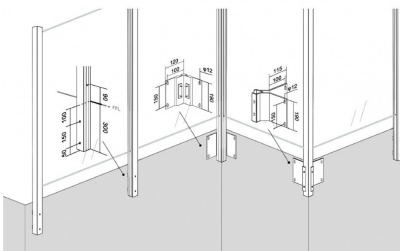

Side Mounted EaziRail 90 Deg Int Post - 1100mm - Black (Model: K.EZAL.SM.90I.BK)

- Pre fabricated balustrade post that is suitable for 10mm - 13.52mm thick glass.
- Suitable for installation on an internal corner as outlined on the picture.
- Extremely fast and simple to install.
- These posts can be finished on top in three different ways depending on your preference.
- A handrail can be easily installed, the post can have a flat cap with the glass below it or the glass can be higher than the post and a slotted cap can be installed.
- These post provide a really great windbreak as there are a lot less gaps than traditional stainless steel posts.
- Bespoke size posts can be manufactured to suit your requirements.

Attributes:

Product Code: K.EZAL.SM.90I.BK

Unit Of Sale: Each

SIDE MOUNT - HANDRAIL

SIDE MOUNT - TOP CAP