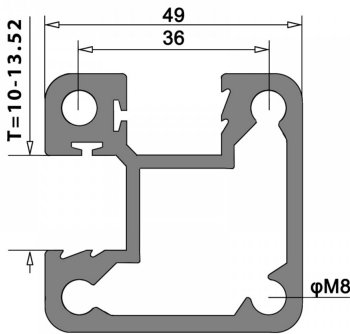

Side Mounted EaziRail 90 Deg Int Post - 1100mm - Black (Model: K.EZAL.SM.90I.BK)

- Pre fabricated balustrade post that is suitable for 10mm - 13.52mm thick glass.
- Suitable for installation on an internal corner as outlined on the picture.
- Extremely fast and simple to install.
- These posts can be finished on top in three different ways depending on your preference.
- A handrail can be easily installed, the post can have a flat cap with the glass below it or the glass can be higher than the post and a slotted cap can be installed.
- These post provide a really great windbreak as there are a lot less gaps than traditional stainless steel posts.
- Bespoke size posts can be manufactured to suit your requirements.

Attributes:

Product Code: K.EZAL.SM.90I.BK

Unit Of Sale: Each

SIDE MOUNT - HANDRAIL

SIDE MOUNT - TOP CAP