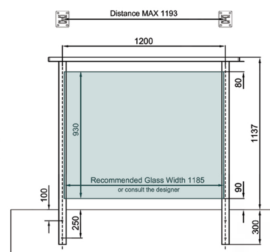

Side Mounted EaziRail Centre Post - 1100mm - Black (Model: K.EZAL.SM.CNT.BK)

- Pre fabricated balustrade post that is suitable for 10mm - 13.52mm thick glass.
- Extremely fast and simple to install.
- These posts can be finished on top in three different ways depending on your preference.
- A handrail can be easily installed, the post can have a flat cap with the glass below it or the glass can be higher than the post and a slotted cap can be installed.
- These post provide a really great windbreak as there are a lot less gaps than traditional stainless steel posts.
- Bespoke size posts can be manufactured to suit your requirements.

Attributes:

Product Code: K.EZAL.SM.CNT.BK

Unit Of Sale: Each

SIDE MOUNT - HANDRAIL

SIDE MOUNT - TOP CAP