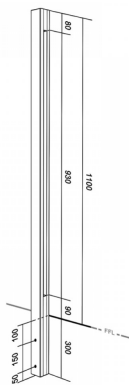

Side Mounted EaziRail Centre Post - 1100mm - Black (Model: K.EZAL.SM.CNT.BK)

- Pre fabricated balustrade post that is suitable for 10mm - 13.52mm thick glass.
- Extremely fast and simple to install.
- These posts can be finished on top in three different ways depending on your preference.
- A handrail can be easily installed, the post can have a flat cap with the glass below it or the glass can be higher than the post and a slotted cap can be installed.
- These post provide a really great windbreak as there are a lot less gaps than traditional stainless steel posts.
- Bespoke size posts can be manufactured to suit your requirements.

Attributes:

Product Code: K.EZAL.SM.CNT.BK

Unit Of Sale: Each

SIDE MOUNT - HANDRAIL

SIDE MOUNT - TOP CAP