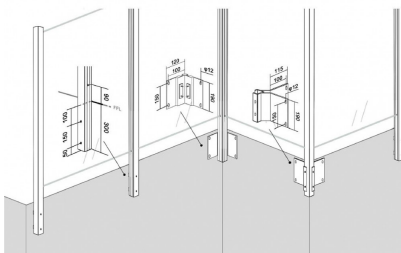

Side Mounted EaziRail Centre Post - 1100mm - Black (Model: K.EZAL.SM.CNT.BK)

- Pre fabricated balustrade post that is suitable for 10mm - 13.52mm thick glass.
- Extremely fast and simple to install.
- These posts can be finished on top in three different ways depending on your preference.
- A handrail can be easily installed, the post can have a flat cap with the glass below it or the glass can be higher than the post and a slotted cap can be installed.
- These post provide a really great windbreak as there are a lot less gaps than traditional stainless steel posts.
- Bespoke size posts can be manufactured to suit your requirements.

Attributes:

Product Code: K.EZAL.SM.CNT.BK

Unit Of Sale: Each

SIDE MOUNT - HANDRAIL

SIDE MOUNT - TOP CAP