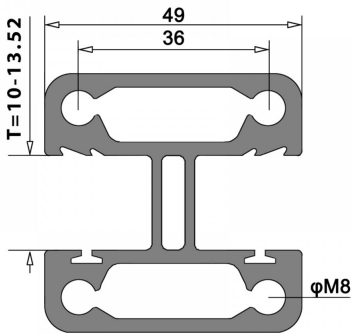

Side Mounted EaziRail Centre Post - 1100mm - Black (Model: K.EZAL.SM.CNT.BK)

- Pre fabricated balustrade post that is suitable for 10mm - 13.52mm thick glass.
- Extremely fast and simple to install.
- These posts can be finished on top in three different ways depending on your preference.
- A handrail can be easily installed, the post can have a flat cap with the glass below it or the glass can be higher than the post and a slotted cap can be installed.
- These post provide a really great windbreak as there are a lot less gaps than traditional stainless steel posts.
- Bespoke size posts can be manufactured to suit your requirements.

Attributes:

Product Code: K.EZAL.SM.CNT.BK

Unit Of Sale: Each

SIDE MOUNT - HANDRAIL

SIDE MOUNT - TOP CAP